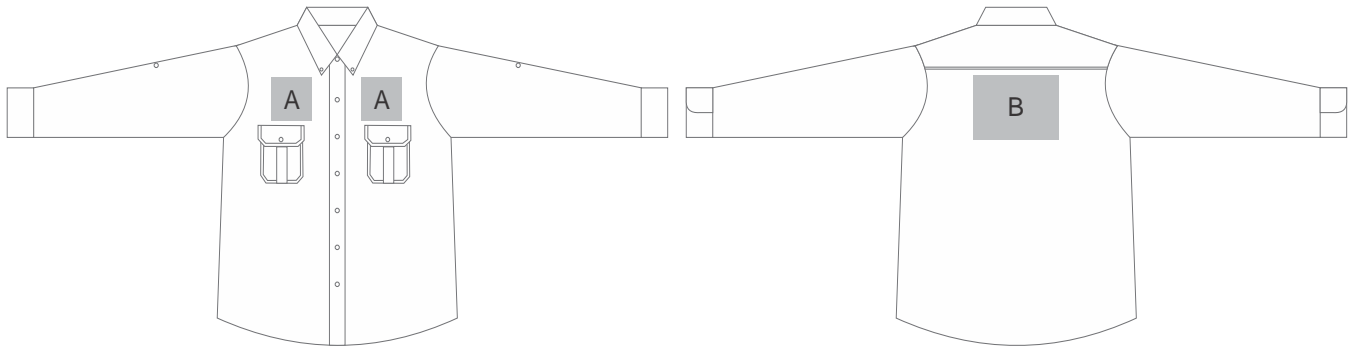

# ALT-RUB

Mens Ruben Shirt

**\*\*\*We do not brand the sleeves\*\*\***

## Need to know:

- Includes 1 Position Digital Transfer (setup fee applies)
- Cannot guarantee a 100% straight branding on any clothing item with check or stripe detail
- DTC inclusive Parameters: Left/Right Chest=100mm x 100mm OR Back = 8000mm<sup>2</sup>

## Branding Options:

<b>Position</b>	<b>Branding Method (Branding Code)</b>	<b>No. of Colours</b>	<b>Dimension</b>
A	Embroidery (EM-CLOTHING)	N/A	100mm wide x 100mm high
A	Screen Print (SC)	1 Colour	100mm wide x 60mm high
A	Digital Transfer Clothing A6 (DTC-A6)	Full Colour	100mm wide x 100mm high

B	Embroidery (EM-CLOTHING)	N/A	200mm wide x 150mm high
B	Screen Print (SC)	1 Colour	200mm wide x 150mm high
B	Digital Transfer Clothing A6 (DTC-A6)	Full Colour	148mm wide x 105mm high
B	Digital Transfer Clothing A5 (DTC-A5)	Full Colour	210mm wide x 148mm high